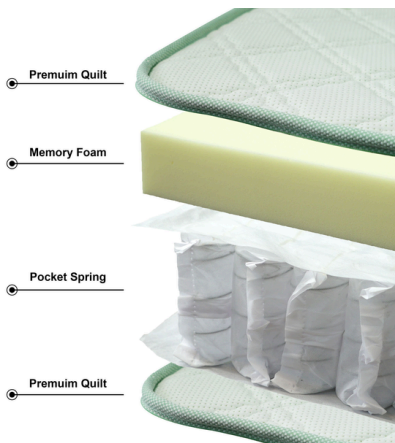

Available Colors

IMPRESSION MATTRESS

REBONDED+ SS+ MEMORY

An impression mattress offers personalized comfort and support by molding to the body's contours, providing a cozy and customized sleep surface.

- Spring Mattress with both side quilting
- Comfort Level- Soft
- Memory Foam layer which gives you a plushy feel.
- Single side usable with optional Pillow/Euro Top.
- High-Density Foam
- Warranty

Available Colors

IMPRESSION MATTRESS

POCKET SPRING + MEMORY

An impression mattress offers personalized comfort and support by molding to the body's contours, providing a cozy and customized sleep surface.

- Spring Mattress with both side quilting
- Comfort Level- Soft
- Memory Foam layer which gives you a plushy feel.
- Single side usable with optional Pillow/Euro Top.
- High-Density Foam
- Warranty

Available Colors

- Pocket Spring Mattress
- Memory foam layer on the top for a superior & luxurious feel
- Comfort level - Medium Soft
- Warranty
- HR (High Resilience) foam
- Natural Latex on Top
-

Available Colors

LUXURY COMFORT MATTRESS