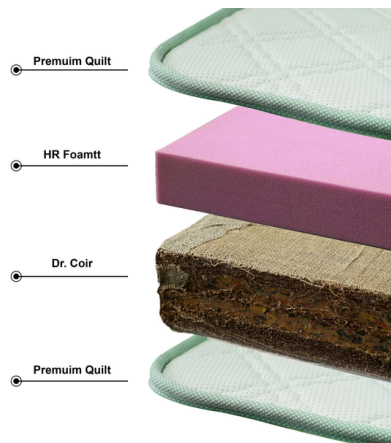

IMPRESSION MATTRESS

PAGE 10-12

LUXURY COMFORT MATTRESS

PAGE 13-15

ORTHOPEDIC MATTRESS

DR. COIR + HR

An orthopedic mattress provides optimal support and comfort for the musculoskeletal system, promoting proper spinal alignment and relieving pressure points for restful sleep.

- Rebounded / Ortho Coir Mattress
- Warranty- 5/8 yrs
- High-density PU foam fabric
- High firm mattress
- Suitable for back pain

Available Colors

ORTHOPEDIC MATTRESS

REBONDED + HR

Indulge in the ultimate comfort and unparalleled back support with our orthopedic bonded foam mattresses.

Designed with your well-being in mind, these mattresses feature layers of PUF (Polyurethane Foam) that are fused together to create a durable and cushioning block.

- Rebonded / Ortho Coir Mattress
- Warranty- 5/8 yrs
- High-density PU foam fabric
- High firm mattress
- Suitable for back pain

Available Colors

ORTHOPEDIC MATTRESS

REBONDED + SUPERSOFT FOAM

Designed with your well-being in mind, these mattresses feature layers of PUF (Polyurethane Foam) that are fused together to create a durable and cushioning block. PUF is renowned for its exceptional comfort and pressure-relieving properties. The layers of PUF in our mattresses work together to provide a plush and supportive sleep surface, cradling your body in a gentle embrace.