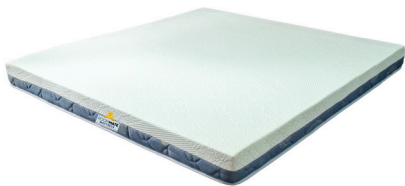

LUXURY COMFORT MATTRESS

SANDWICH REBONDED+ HR+ LATEXFEEL

A luxury comfort mattress provides an indulgent sleep experience with plush, high-quality materials and superior comfort for a truly luxurious night's rest

- Pocket Spring Mattress
- Memory foam layer on the top for a superior & luxurious feel
- Comfort level - Medium Soft
- Warranty
- HR (High Resilience) foam
- Natural Latex on Top
-

Available Colors

LUXURY COMFORT MATTRESS

REBONDED+ NATURAL LATEX+ HR

A luxury comfort mattress provides an indulgent sleep experience with plush, high-quality materials and superior comfort for a truly luxurious night's rest

- Adequate Support
- Comfort Level- Medium Firm
- Both side Quilting
- Warranty
- Made up of Natural Latex/Latex Feel Foam known for its elasticity and flexibility
- Eco-friendly Mattress
- Single side usable with Pillow and Euro Top

Available Colors

LUXURY COMFORT MATTRESS

POCKET SPRING + SUPERSOFT FOAM

A luxury comfort mattress provides an indulgent sleep experience with plush, high-quality materials and superior comfort for a truly luxurious night's rest