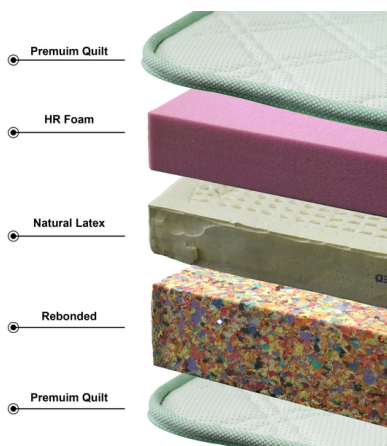

- Adequate Support
- Comfort Level- Medium Firm
- Both side Quilting
- Warranty
- Made up of Natural Latex/Latex Feel Foam known for its elasticity and flexibility
- Eco-friendly Mattress
- Single side usable with Pillow and Euro Top

Available Colors

BACKREST MATTRESS

REBONDED + HR + NATURAL LATEX

A backrest mattress offers enhanced support and comfort for the back, promoting proper spinal alignment and relieving pressure points for a more comfortable sleep experience.

Available Colors

BACKREST MATTRESS

HR+ NATURAL LATEX

A backrest mattress offers enhanced support and comfort for the back, promoting proper spinal alignment and relieving pressure points for a more comfortable sleep experience.