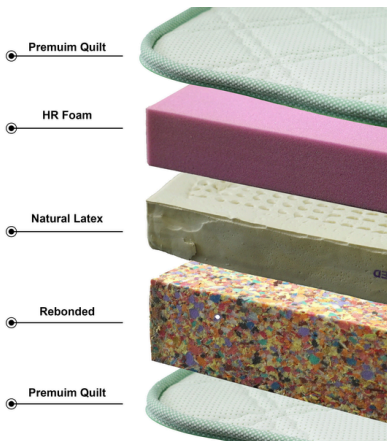

LUXURY COMFORT MATTRESS

SANDWICH REBONDED+ HR+ LATEXFEEL

A luxury comfort mattress provides an indulgent sleep experience with plush, high-quality materials and superior comfort for a truly luxurious night's rest

- Pocket Spring Mattress
- Memory foam layer on the top for a superior & luxurious feel
- Comfort level - Medium Soft
- Warranty
- HR (High Resilience) foam
- Natural Latex on Top
-

Available Colors

LUXURY COMFORT MATTRESS

REBONDED+ NATURAL LATEX+ HR

A luxury comfort mattress provides an indulgent sleep experience with plush, high-quality materials and superior comfort for a truly luxurious night's rest

- Adequate Support
- Comfort Level- Medium Firm
- Both side Quilting
- Warranty
- Made up of Natural Latex/Latex Feel Foam known for its elasticity and flexibility
- Eco-friendly Mattress
- Single side usable with Pillow and Euro Top

Available Colors

LUXURY COMFORT MATTRESS

POCKET SPRING + SUPERSOFT FOAM

A luxury comfort mattress provides an indulgent sleep experience with plush, high-quality materials and superior comfort for a truly luxurious night's rest