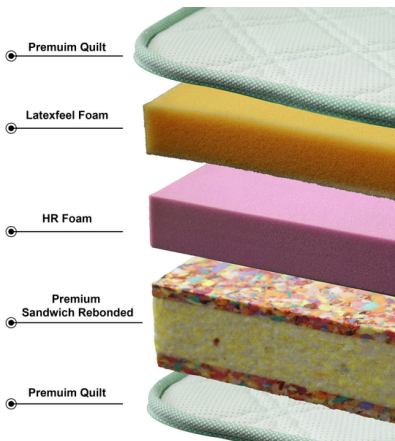

Available Colors

IMPRESSION MATTRESS

REBONDED+ SS+ MEMORY

An impression mattress offers personalized comfort and support by molding to the body's contours, providing a cozy and customized sleep surface.

- Spring Mattress with both side quilting
- Comfort Level- Soft
- Memory Foam layer which gives you a plushy feel.
- Single side usable with optional Pillow/Euro Top.
- High-Density Foam
- Warranty

- Spring Mattress with both side quilting
- Comfort Level- Soft
- Memory Foam layer which gives you a plushy feel.
- Single side usable with optional Pillow/Euro Top.
- High-Density Foam
- Warranty

Available Colors

LUXURY COMFORT MATTRESS

SANDWICH REBONDED+ HR+ LATEXFEEL

A luxury comfort mattress provides an indulgent sleep experience with plush, high-quality materials and superior comfort for a truly luxurious night's rest

- Pocket Spring Mattress
- Memory foam layer on the top for a superior & luxurious feel
- Comfort level - Medium Soft
- Warranty
- HR (High Resilience) foam
- Natural Latex on Top
-

Available Colors

LUXURY COMFORT MATTRESS