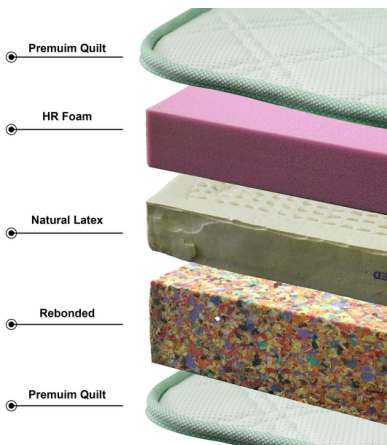

- Adequate Support
- Comfort Level- Medium Firm
- Both side Quilting
- Warranty
- Made up of Natural Latex/Latex Feel Foam known for its elasticity and flexibility
- Eco-friendly Mattress
- Single side usable with Pillow and Euro Top

Available Colors

BACKREST MATTRESS

HR + LATEX FEEL

A backrest mattress offers enhanced support and comfort for the back, promoting proper spinal alignment and relieving pressure points for a more comfortable sleep experience.

Available Colors

BACKREST MATTRESS

REBONDED + HR + NATURAL LATEX

A backrest mattress offers enhanced support and comfort for the back, promoting proper spinal alignment and relieving pressure points for a more comfortable sleep experience.