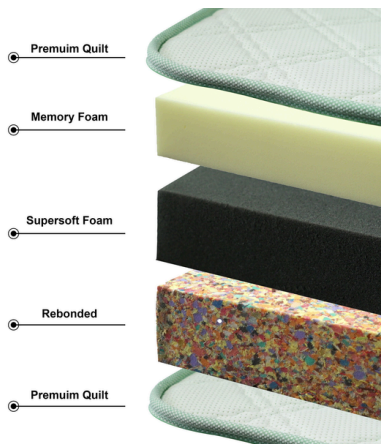

- Adequate Support
- Comfort Level- Medium Firm
- Both side Quilting
- Warranty
- Made up of Natural Latex/Latex Feel Foam known for its elasticity and flexibility
- Eco-friendly Mattress
- Single side usable with Pillow and Euro Top

Available Colors

IMPRESSION MATTRESS

REBONDED+ SS+ MEMORY

An impression mattress offers personalized comfort and support by molding to the body's contours, providing a cozy and customized sleep surface.

- Spring Mattress with both side quilting
- Comfort Level- Soft
- Memory Foam layer which gives you a plushy feel.
- Single side usable with optional Pillow/Euro Top.
- High-Density Foam
- Warranty

Available Colors

IMPRESSION MATTRESS

POCKET SPRING + MEMORY

An impression mattress offers personalized comfort and support by molding to the body's contours, providing a cozy and customized sleep surface.

- Spring Mattress with both side quilting
- Comfort Level- Soft
- Memory Foam layer which gives you a plushy feel.
- Single side usable with optional Pillow/Euro Top.
- High-Density Foam
- Warranty

Available Colors