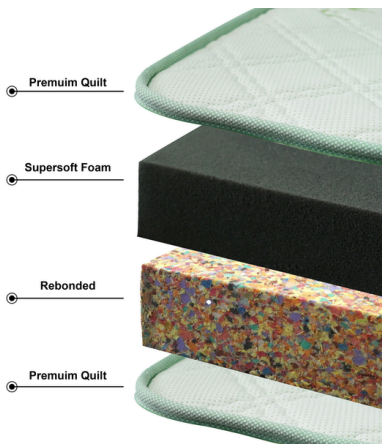

- Rebounded / Ortho Coir Mattress
- Warranty- 5/8 yrs
- High-density PU foam fabric
- High firm mattress
- Suitable for back pain

Available Colors

ORTHOPEDIC MATTRESS

REBONDED + HR

Indulge in the ultimate comfort and unparalleled back support with our orthopedic bonded foam mattresses.

Designed with your well-being in mind, these mattresses feature layers of PUF (Polyurethane Foam) that are fused together to create a durable and cushioning block.

- Rebonded / Ortho Coir Mattress
- Warranty- 5/8 yrs
- High-density PU foam fabric
- High firm mattress
- Suitable for back pain

Available Colors

ORTHOPEDIC MATTRESS

REBONDED + SUPERSOFT FOAM

Designed with your well-being in mind, these mattresses feature layers of PUF (Polyurethane Foam) that are fused together to create a durable and cushioning block. PUF is renowned for its exceptional comfort and pressure-relieving properties. The layers of PUF in our mattresses work together to provide a plush and supportive sleep surface, cradling your body in a gentle embrace.

- Rebonded / Ortho Coir Mattress
- Warranty- 5/8 yrs
- High-density PU foam fabric
- High firm mattress suitable for back pain

Available Colors

BACKREST MATTRESS

BONDED + HR + LATEX FEEL FOAM

A backrest mattress offers enhanced support and comfort for the back, promoting proper spinal alignment and relieving pressure points for a more comfortable sleep experience.