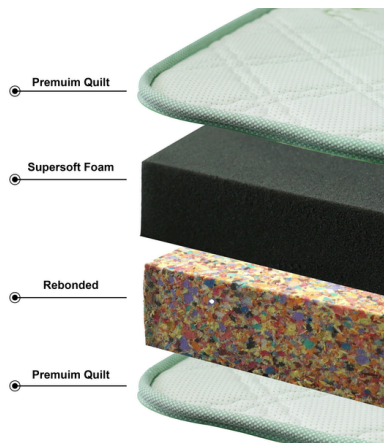

Designed with your well-being in mind, these mattresses feature layers of PUF (Polyurethane Foam) that are fused together to create a durable and cushioning block.

- Rebonded / Ortho Coir Mattress
- Warranty- 5/8 yrs
- High-density PU foam fabric
- High firm mattress
- Suitable for back pain

Available Colors

ORTHOPEDIC MATTRESS

REBONDED + SUPERSOFT FOAM

Designed with your well-being in mind, these mattresses feature layers of PUF (Polyurethane Foam) that are fused together to create a durable and cushioning block. PUF is renowned for its exceptional comfort and pressure-relieving properties. The layers of PUF in our mattresses work together to provide a plush and supportive sleep surface, cradling your body in a gentle embrace.

- Rebonded / Ortho Coir Mattress
- Warranty- 5/8 yrs
- High-density PU foam fabric
- High firm mattress suitable for back pain

Available Colors

BACKREST MATTRESS

BONDED + HR + LATEX FEEL FOAM

A backrest mattress offers enhanced support and comfort for the back, promoting proper spinal alignment and relieving pressure points for a more comfortable sleep experience.

- Adequate Support
- Comfort Level- Medium Firm
- Both side Quilting
- Warranty
- Made up of Natural Latex/Latex Feel Foam known for its elasticity and flexibility
- Eco-friendly Mattress
- Single side usable with Pillow and Euro Top